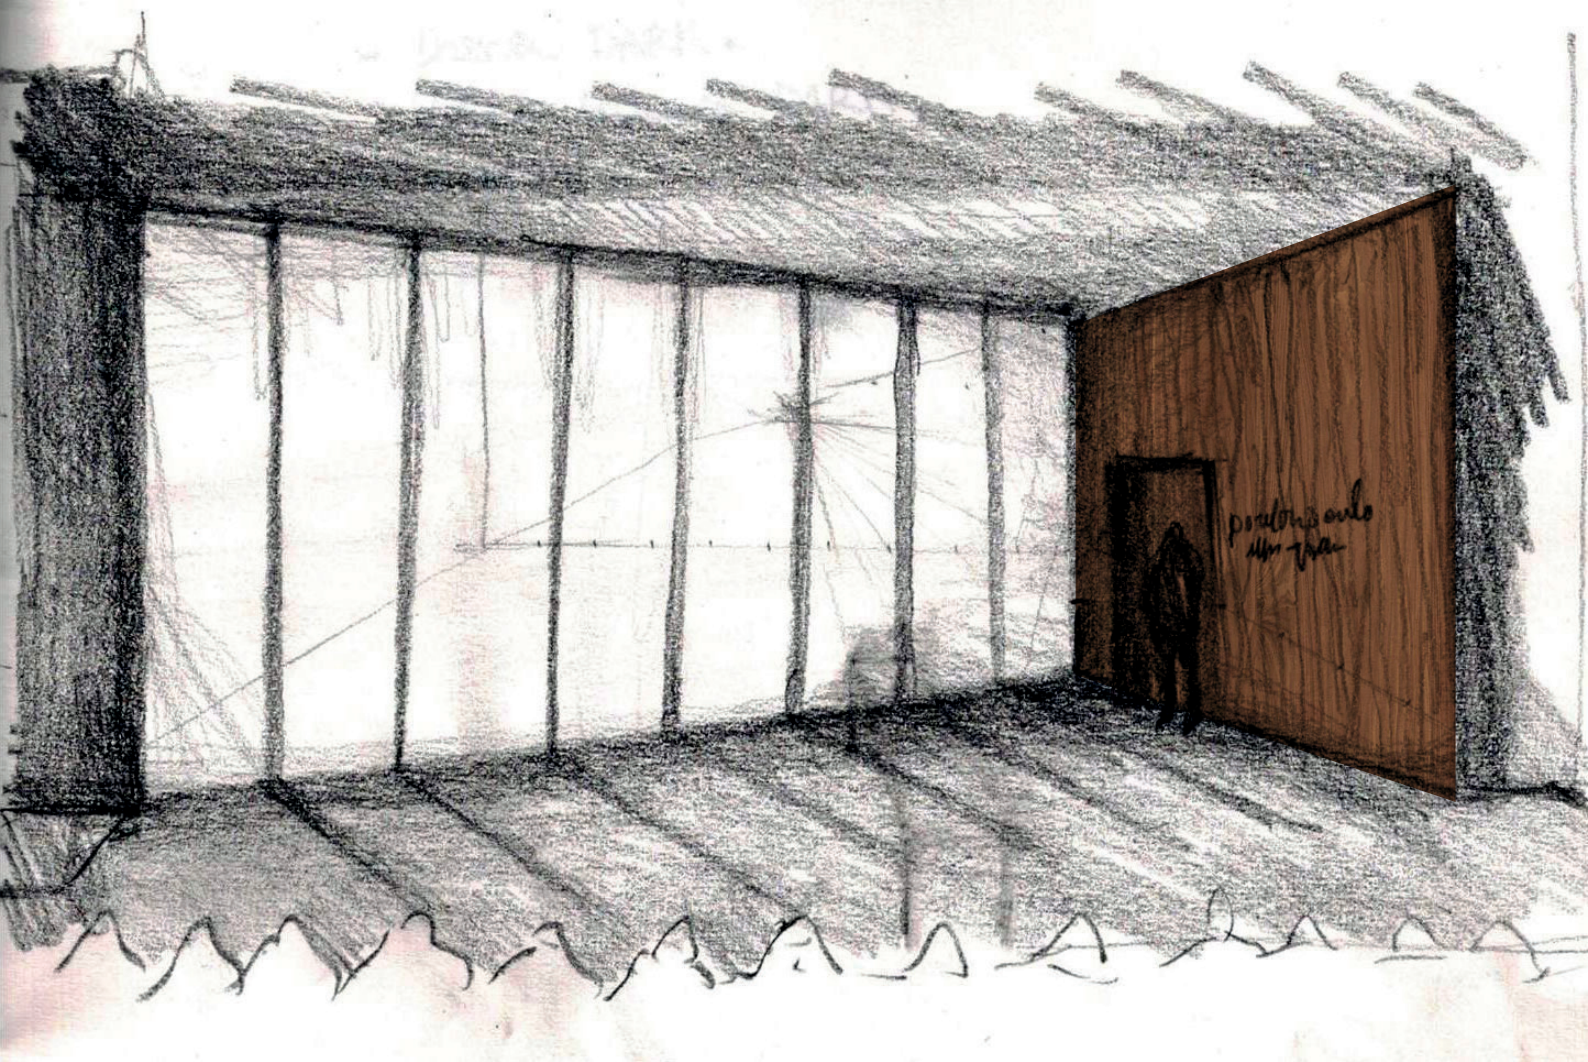

Auftritt auf Empore über Garderobe

Empore

Painted Backdrop

Struktur

Wall/Panel Skeleton

(strip width) 0.70

0.05 (gap between strips)

Wall/Panel with woodlike lining 4m30

Retroprojected Wall/Screen

8m95

Lager

Licht-Tonregie

person's only
the gate